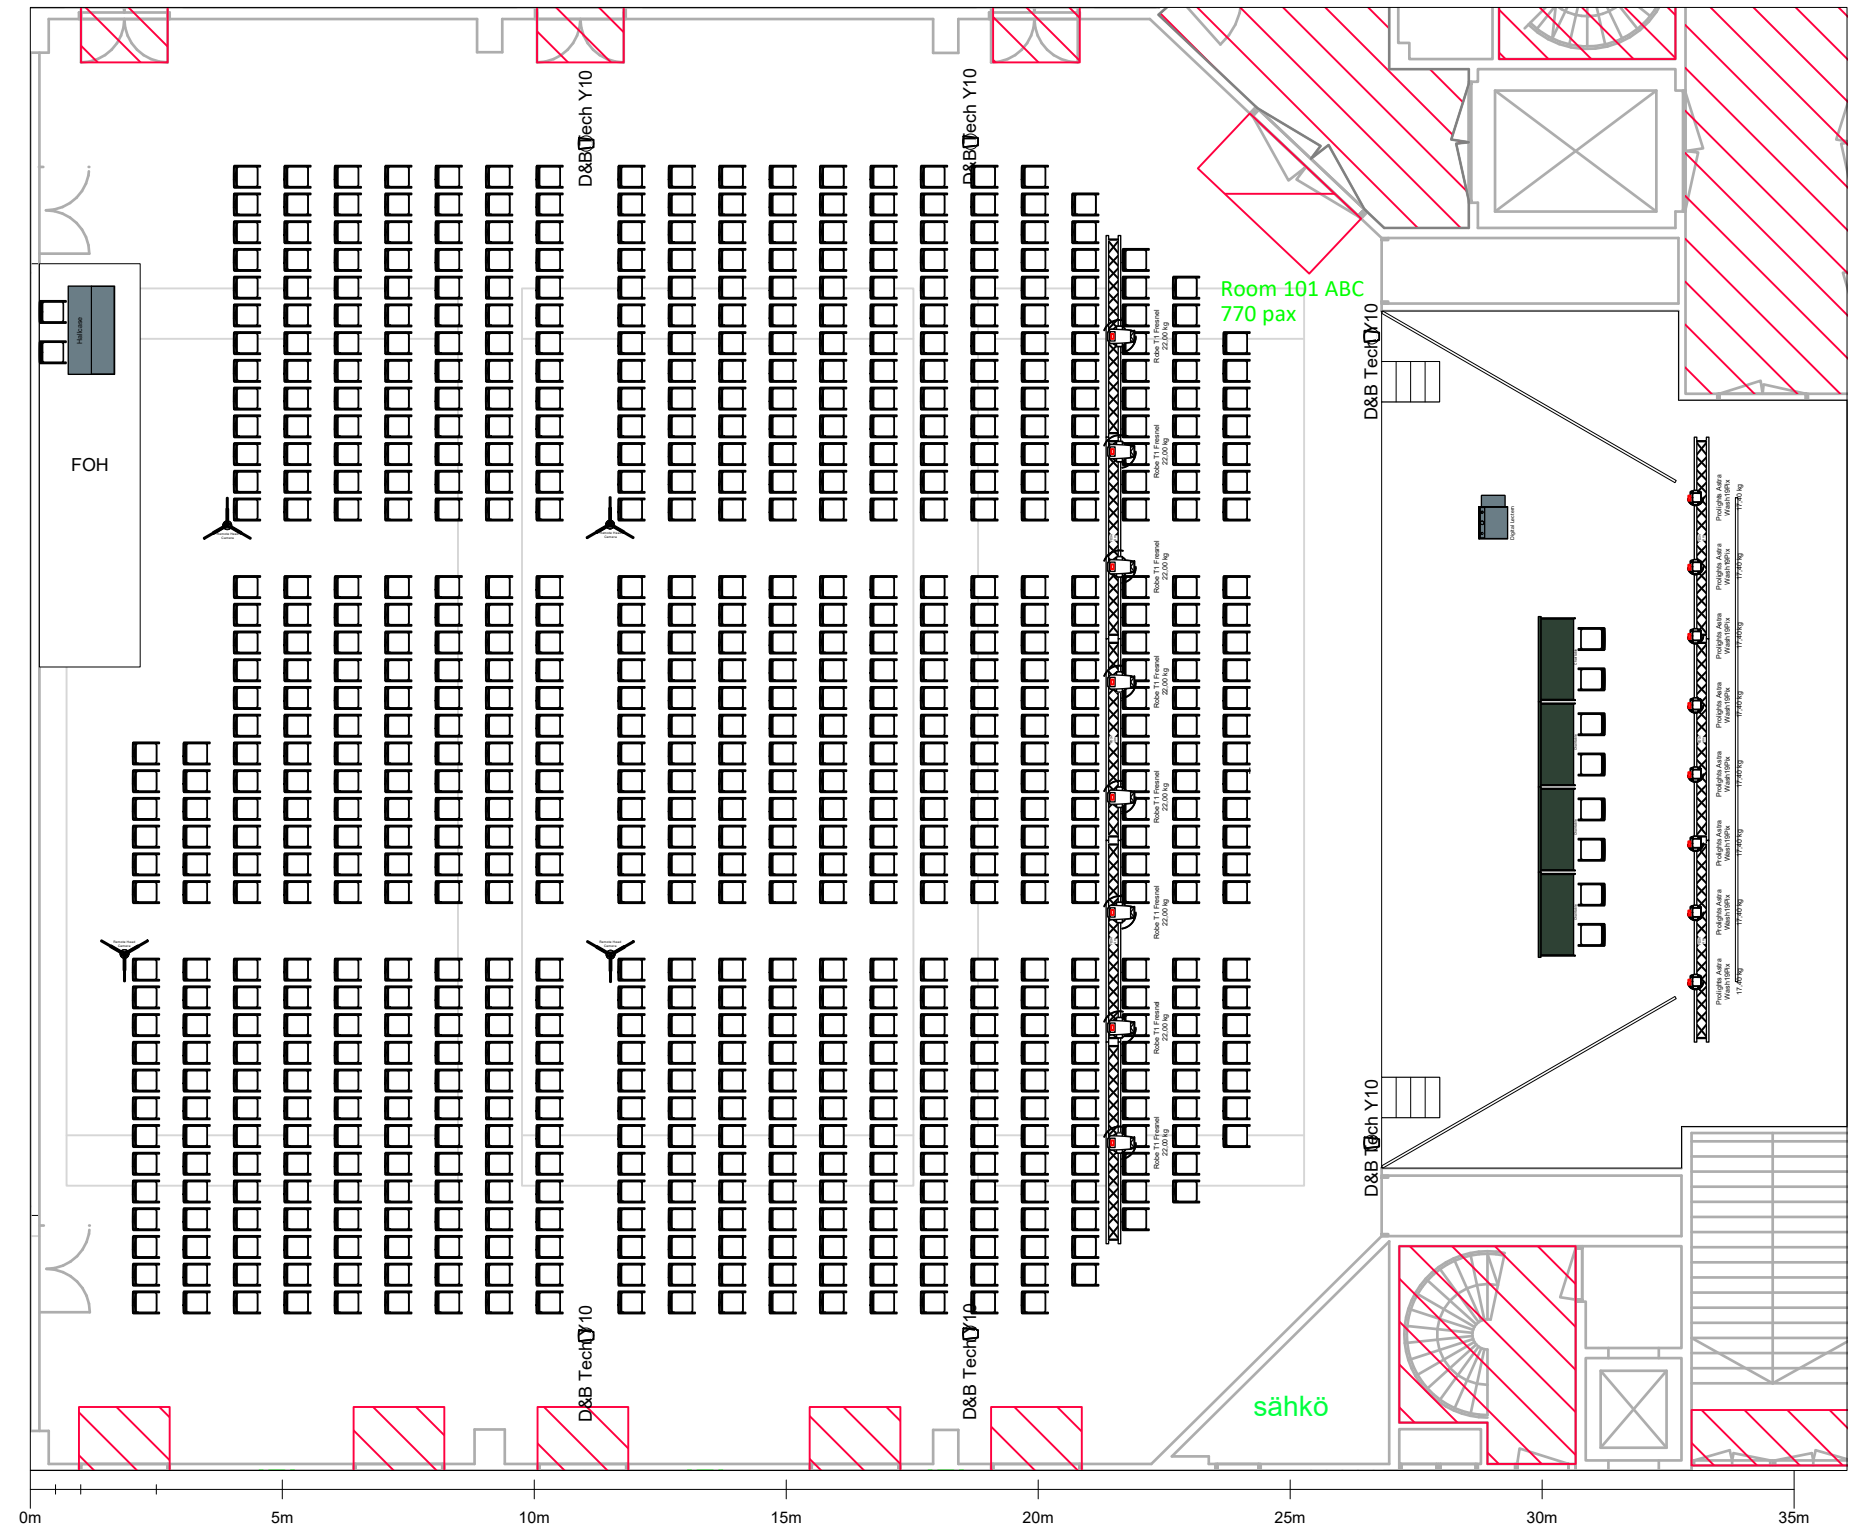

ESCRS | Helsinki | 06.03. - 08.03.2026

Messekeskus

**Version Date:
09.12.2025**

Moderated Poster Area / Spotlight Theatre

Room	Hall/Room	Exhibition Space
	Surface	65m ²
	Dimensions	8x6m
	Ceiling Height	2.8m
Stage	Widthx Depth	4x2m
	Stage Height	0.1m
	Lectern	1x Digital Lectern
Audio	Chairtable	1x Basic Chairtable
	Lectern	1x Gooseneck Mic
Video	Chairs	2x Gooseneck Mic
	Main Screen	70" Flatscreen TV
	Camera	2x PTZ CAM

Room 101 ABC - Plenary

Room	Hall/Room	Room 101 ABC
	Capacity	770 PAX
	Surface	744m ²
	Dimensions	26x28.5m
	Ceiling Height	6.5m
Stage	Widthx Depth	17x9m
	Stage Height	1m
	Lectern	1x Digital Lectern
Stage	Chairtable	4x Basic Chairtable
	Main PA	2x D&B Y10
Audio	Delay	4x D&B Y10
	Lectern	1x Gooseneck Mic
Audio	Chairs	8x Gooseneck Mic
	Frontlight	8x Robe T1 Fresnel
Light	Backlight	8x Prolight Astra Wash
	Main Screen	9600 x 4860 mm
Video	Side Screens	6720 x 4860mm 2 kpl
	Camera	4x PTZ CAM

Room 101 D

Room	Hall/Room	Room 101 D
	Capacity	180 PAX
	Surface	212m ²
	Dimensions	8.5x28.5m
	Ceiling Height	6.5m
Stage	Widthx Depth	5x2m
	Stage Height	0.2m
	Lectern	1x Digital Lectern
Audio	Chairtable	2x Basic Chairtable
	Main PA	2x D&B Y10
	Lectern	1x Gooseneck Mic
Light	Chairs	6x Gooseneck Mic
	Frontlight	2x ETC Source 4 LED
Video	Main Screen	In-House
	Camera	2x PTZ CAM