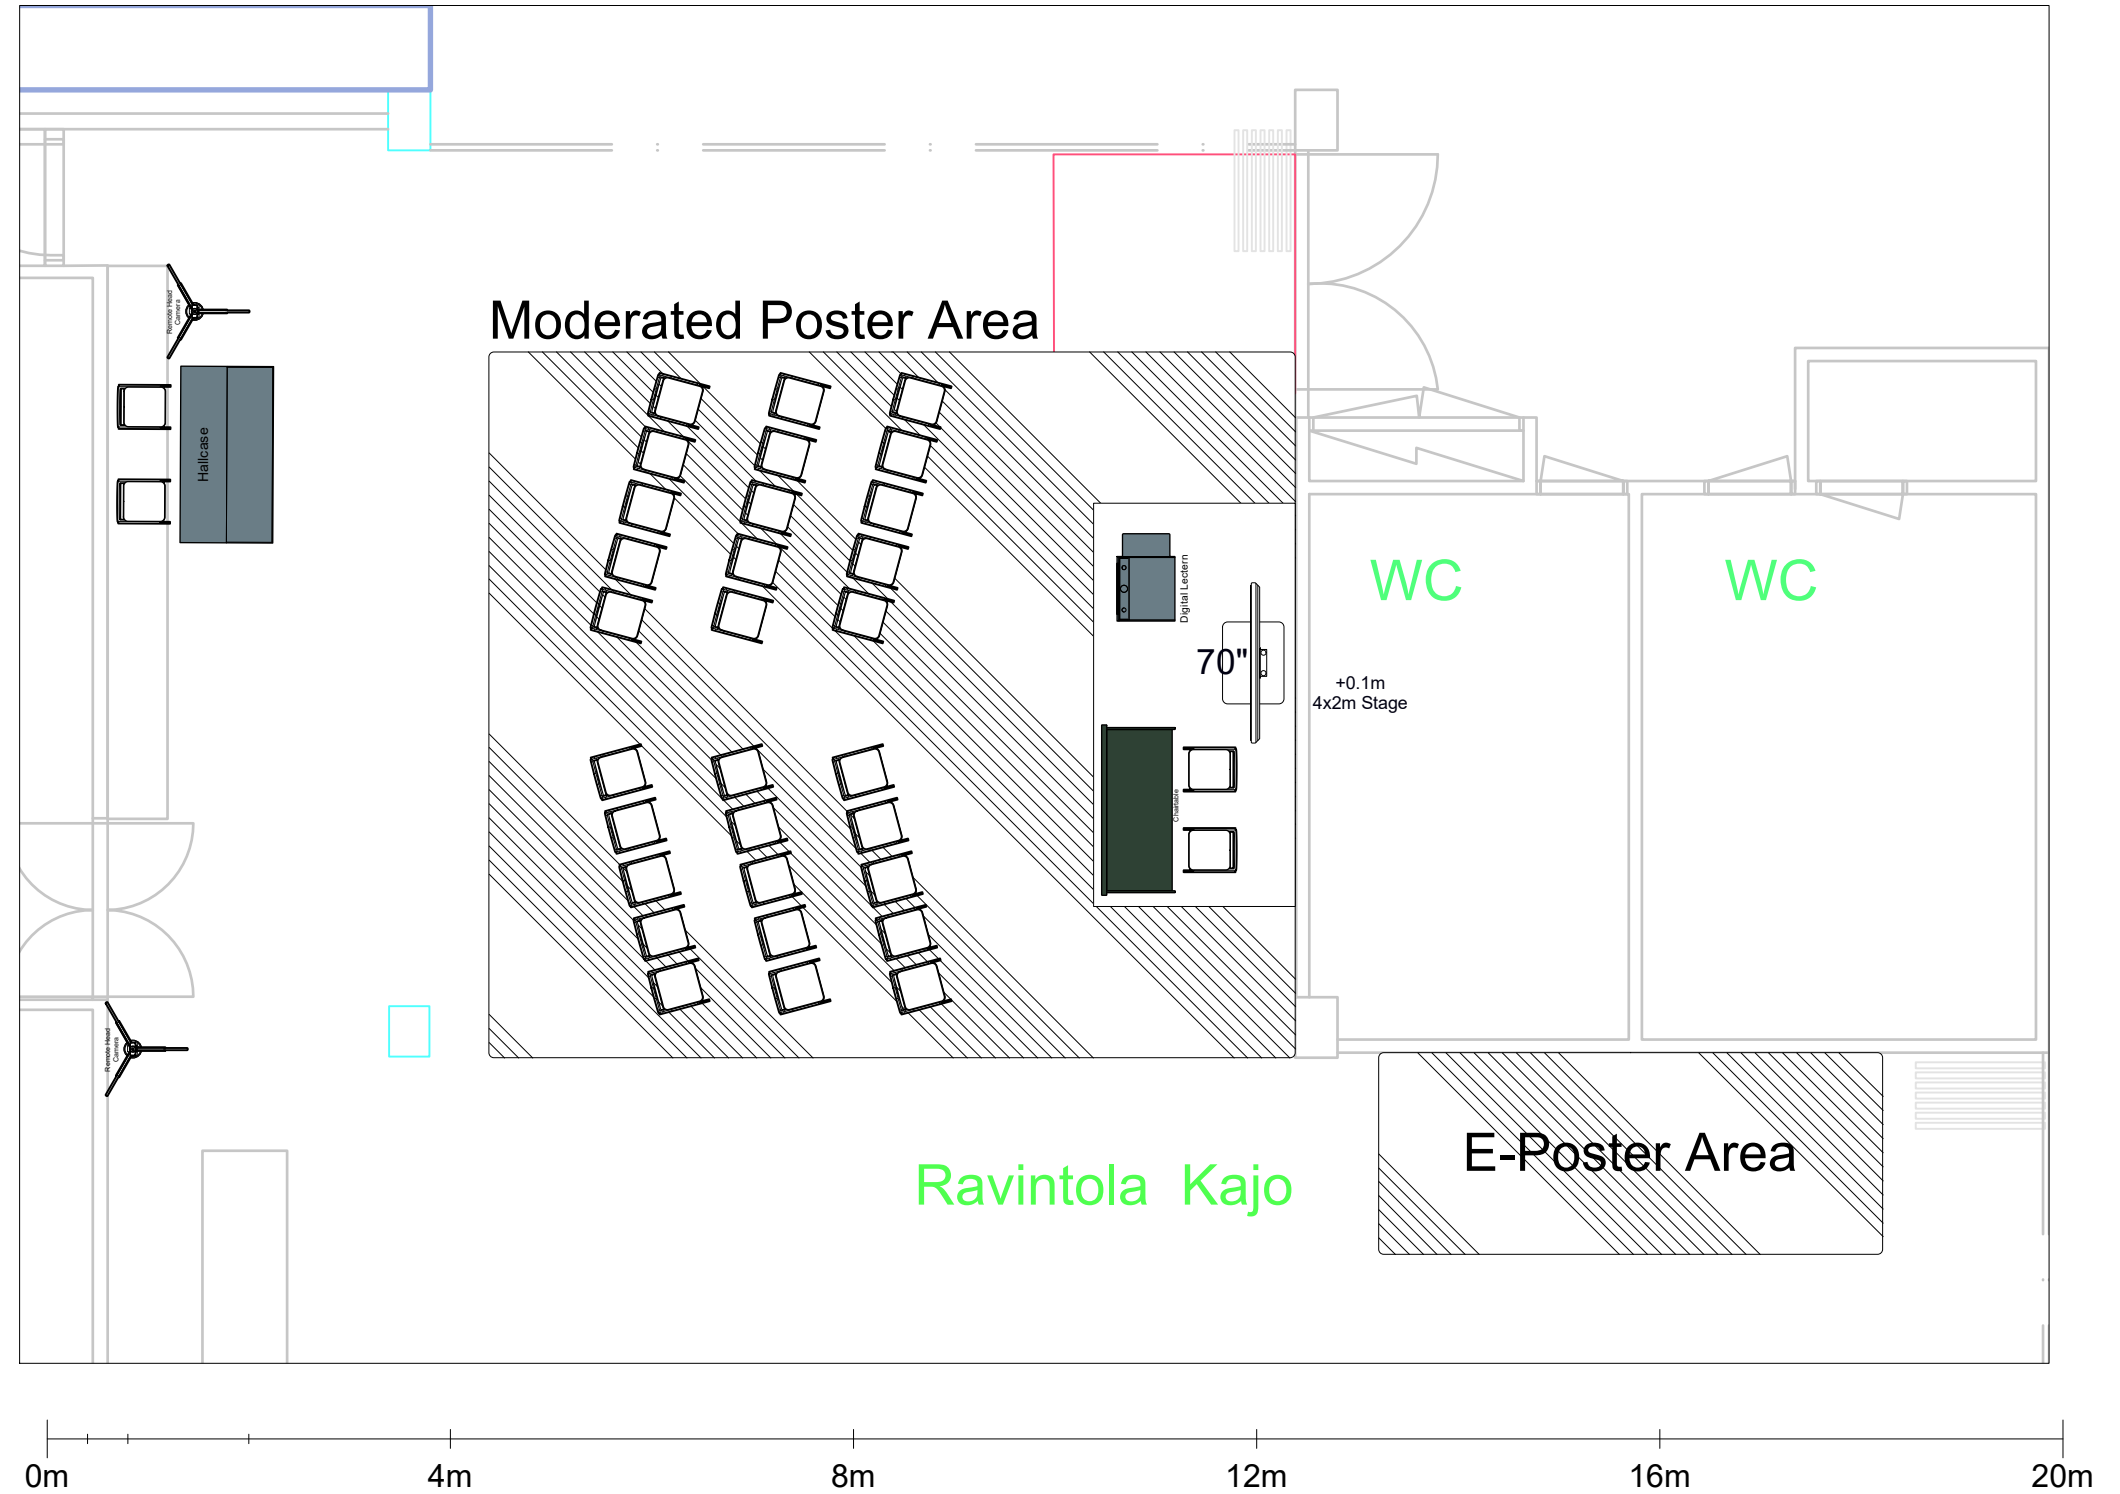

ESCRS | Helsinki | 06.03. - 08.03.2026

Messekeskus

**Version Date:
09.12.2025**

Moderated Poster Area / Spotlight Theatre

Room	Hall/Room	Exhibition Space
	Surface	65m ²
	Dimensions	8x6m
	Ceiling Height	2.8m
Stage	Widthx Depth	4x2m
	Stage Height	0.1m
	Lectern	1x Digital Lectern
Audio	Chairtable	1x Basic Chairtable
	Lectern	1x Gooseneck Mic
Video	Chairs	2x Gooseneck Mic
	Main Screen	70" Flatscreen TV
	Camera	2x PTZ CAM

Room 101 ABC - Plenary

Room	Hall/Room	Room 101 ABC
	Capacity	770 PAX
	Surface	744m ²
	Dimensions	26x28.5m
	Ceiling Height	6.5m
Stage	Widthx Depth	17x9m
	Stage Height	1m
	Lectern	1x Digital Lectern
Stage	Chairtable	4x Basic Chairtable
	Main PA	2x D&B Y10
Audio	Delay	4x D&B Y10
	Lectern	1x Gooseneck Mic
Audio	Chairs	8x Gooseneck Mic
	Frontlight	8x Robe T1 Fresnel
Light	Backlight	8x Prolight Astra Wash
	Main Screen	9600 x 4860 mm
Video	Side Screens	6720 x 4860mm 2 kpl
	Camera	4x PTZ CAM

Room 101 D

Room	Hall/Room	Room 101 D
	Capacity	180 PAX
	Surface	212m ²
	Dimensions	8.5x28.5m
	Ceiling Height	6.5m
Stage	Widthx Depth	5x2m
	Stage Height	0.2m
	Lectern	1x Digital Lectern
Audio	Chairtable	2x Basic Chairtable
	Main PA	2x D&B Y10
	Lectern	1x Gooseneck Mic
Light	Chairs	6x Gooseneck Mic
	Frontlight	2x ETC Source 4 LED
Video	Main Screen	In-House
	Camera	2x PTZ CAM